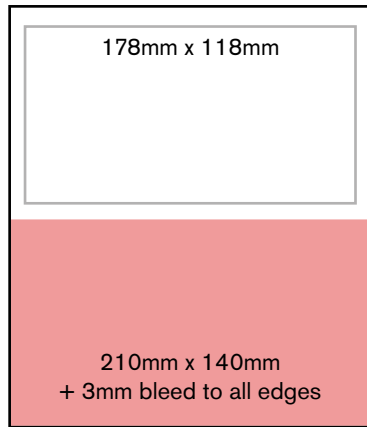

## DIMENSIONS AND REQUIREMENTS

**TOP BANNER** Width: 400-1200px | Height: 60px | Supplied as JPG or PNG  
Confirmed website address for linking

NB All dimensions below are width x height.

Full Page

1/2 Page Horizontal (without / with bleed)

1/2 Page Vertical (without / with bleed)

1/4 Page Horizontal (without / with bleed)

1/4 Page Vertical (without / with bleed)