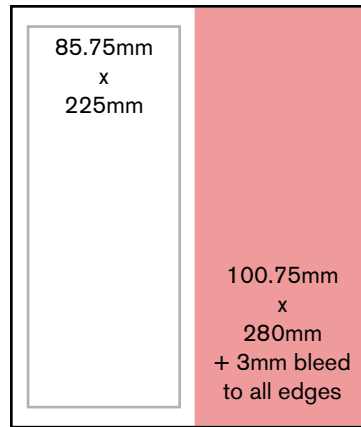

## DIMENSIONS AND REQUIREMENTS

**TOP BANNER** Width: 400-1200px | Height: 60px | Supplied as JPG or PNG  
Confirmed website address for linking

## COSMETICS, HEALTHCARE & PHARMACEUTICAL PACKER FILE FORMATS

- Adobe PDF (preferred)
- Adobe InDesign
- Adobe Illustrator

Please include all fonts or convert to outlines and ensure all images are high resolution minimum 300dpi in CMYK colour mode. Do not combine or flatten artwork layers.

NB All dimensions below are width x height.

Full Page

1/2 Page Horizontal (without / with bleed)

1/2 Page Vertical (without / with bleed)

1/4 Page Horizontal (without / with bleed)

1/4 Page Vertical (without / with bleed)