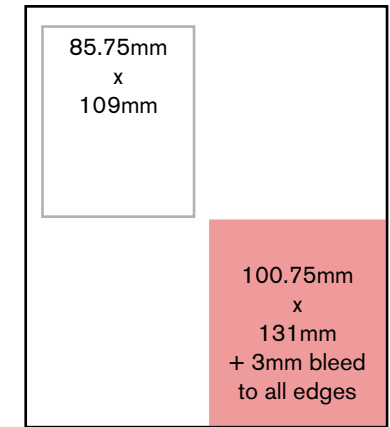

## DIMENSIONS AND REQUIREMENTS

**TOP BANNER** Width: 400-1200px | Height: 60px | Supplied as JPG or PNG  
Confirmed website address for linking

NB All dimensions below are width x height.

Full Page

1/2 Page Horizontal (without / with bleed)

1/2 Page Vertical (without / with bleed)

1/4 Page Horizontal (without / with bleed)

1/4 Page Vertical (without / with bleed)