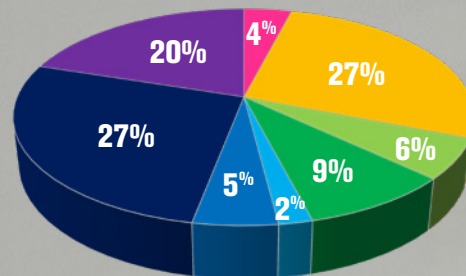

ONLINE ADVERTISING AND DIGITAL MAGAZINE ENHANCEMENTS

Digital subscribers receive and read the latest editions first, getting your stories and news to customers quicker.

COSMETICS, HEALTHCARE & PHARMACEUTICAL PACKER
Distribution by Job Title

- OWNER 4%
- SENIOR MANAGEMENT 27%
- ENGINEERING 6%
- PRODUCTION 9%
- SERVICE 2%
- PURCHASING 5%
- MARKETING 27%
- SALES 20%

Online Distribution
4144
(as at 01/10/23)