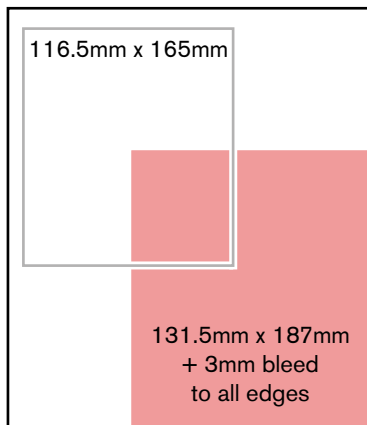

## DIMENSIONS AND REQUIREMENTS

**TOP BANNER** Width: 400-1200px | Height: 60px | Supplied as JPG or PNG  
Confirmed website address for linking

### INTRODUCTION BANNER

Width: 300px  
Height: 250px  
Supplied as JPG or PNG  
Confirmed website address for linking

NB All dimensions below are width x height.

Full Page

1/2 Page Horizontal (without / with bleed)

1/2 Page Vertical (without / with bleed)

1/4 Page Horizontal (without / with bleed)

1/4 Page Vertical (without / with bleed)