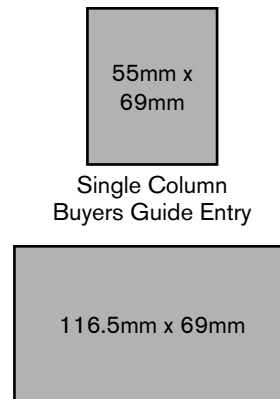

Double Column Buyers Guide Entry