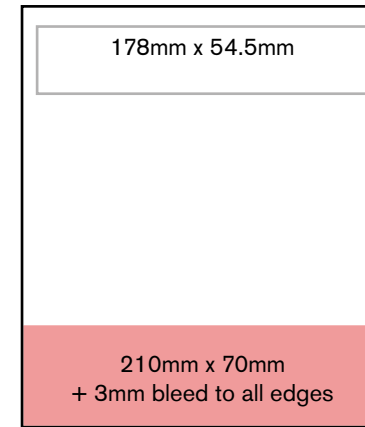

## DIMENSIONS AND REQUIREMENTS

**TOP BANNER** Width: 400-1200px | Height: 60px | Supplied as JPG or PNG  
Confirmed website address for linking

NB All dimensions below are width x height.

Full Page

1/2 Page Horizontal (without / with bleed)

1/2 Page Vertical (without / with bleed)

1/4 Page Horizontal (without / with bleed)

1/4 Page Vertical (without / with bleed)